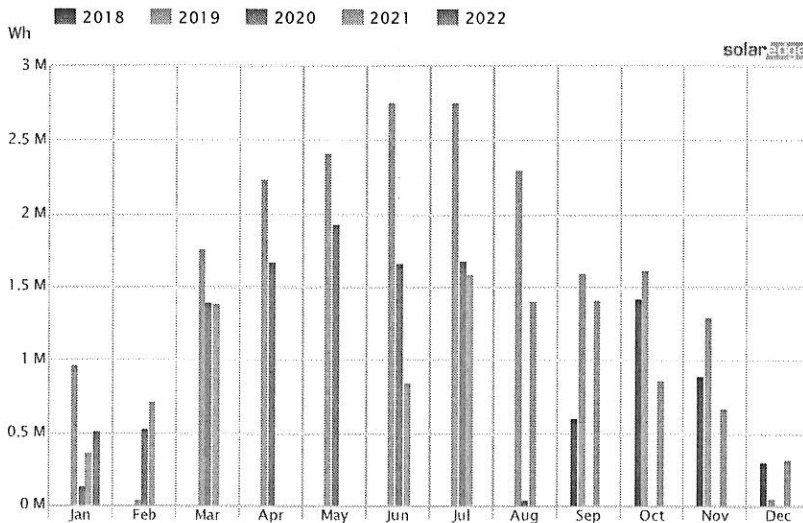

Comparative Energy

Month Quarter Year

Environmental Benefits

CO2 Emission Saved	41,193.22 kg
Equivalent Trees Planted	685.58