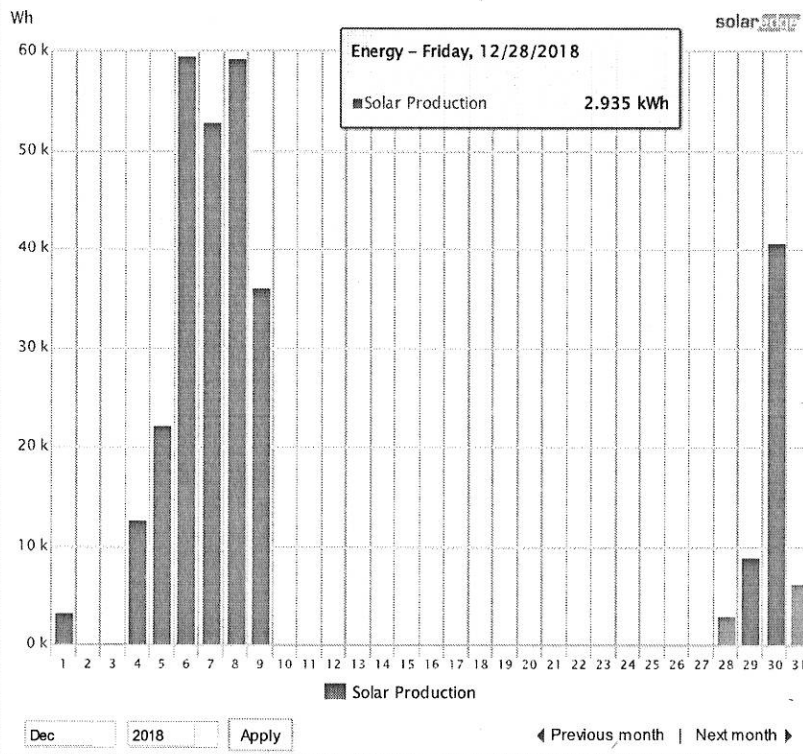

Dashboard

Layout

Analysis

Reports

Alerts

Choose a site (insert at least 3 letters to search):

Riverview Fire Hall

Current Power 0 W	Energy today 15.96 kWh	Energy this month 517.16 kWh	Lifetime energy 58.6 MWh

Power and Energy

Day Week **Month** Billing Cycle Year

12/01/2018 - 12/31/2018

System Production: 304.97 kWh

Status	Active
ID	764477
Name	Riverview Fire Hall
Address	Wisconsin 32 15471, Mountain, Wisconsin, United ...
Installed	06/28/2018
Last Updated	01/30/2022 22:08
Peak Power	20 kWp

Cloudy
-7 °C
Feels like -7 °C
Wind WNW 3.6 km/h
Humidity 75 %
Sunrise at 07:18
Sunset at 17:00

Day	Weather	Temp Range
Saturday	Mostly Cloudy	-12 - -5 °C
Sunday	Cloudy	-5 - -4 °C
Monday	Mostly Cloudy	-16 - -2 °C