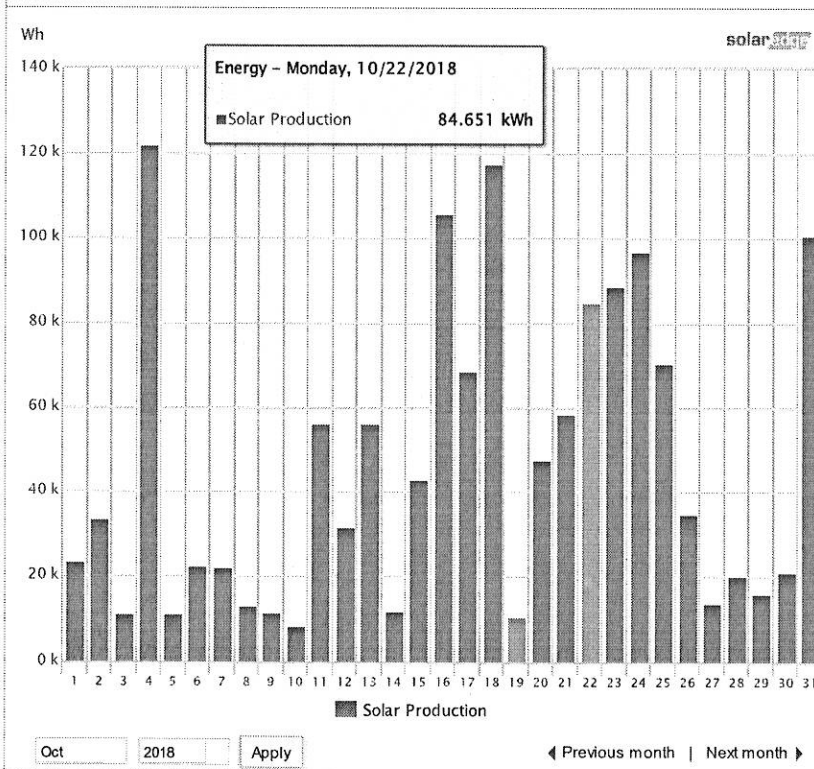

Choose a site (insert at least 3 letters to search):

Riverview Fire Hall

Current Power 0 W	Energy today 15.96 kWh	Energy this month 517.16 kWh	Lifetime energy 58.6 MWh

Power and Energy

Day Week Month Billing Cycle Year
10/01/2018 - 10/31/2018

System Production: 1.43 MWh