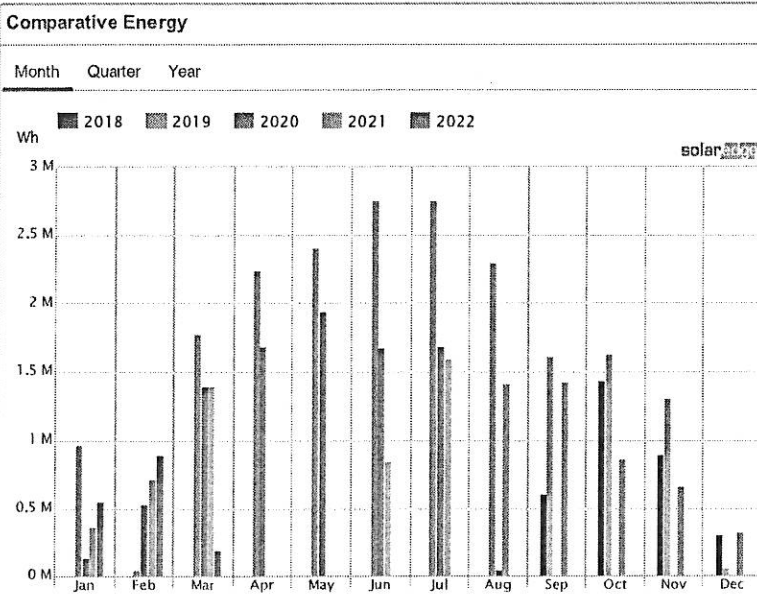

Environmental Benefits

CO2 Emission Saved
41,985.86 kg

Equivalent Trees Planted
698.77