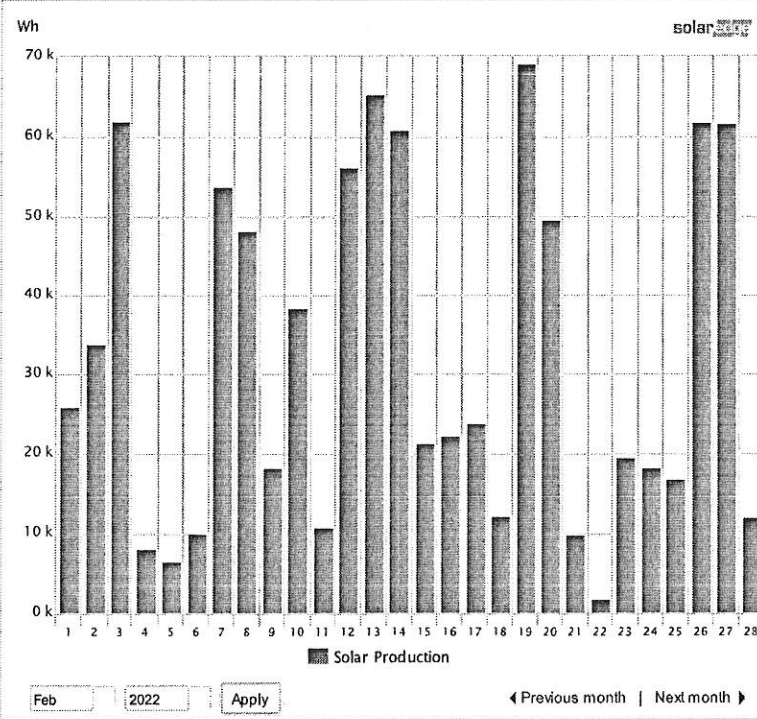

Power and Energy

Day Week Month Billing Cycle Year

02/01/2022 - 02/28/2022

System Production: **897.19 kWh**

Status	Active
ID	764477
Name	Riverview Fire Hall
Address	Wisconsin 32 15471, Mountain, Wisconsin, United ...
Installed	06/28/2018
Last Updated	03/05/2022 10:07
Peak Power	20 kWp