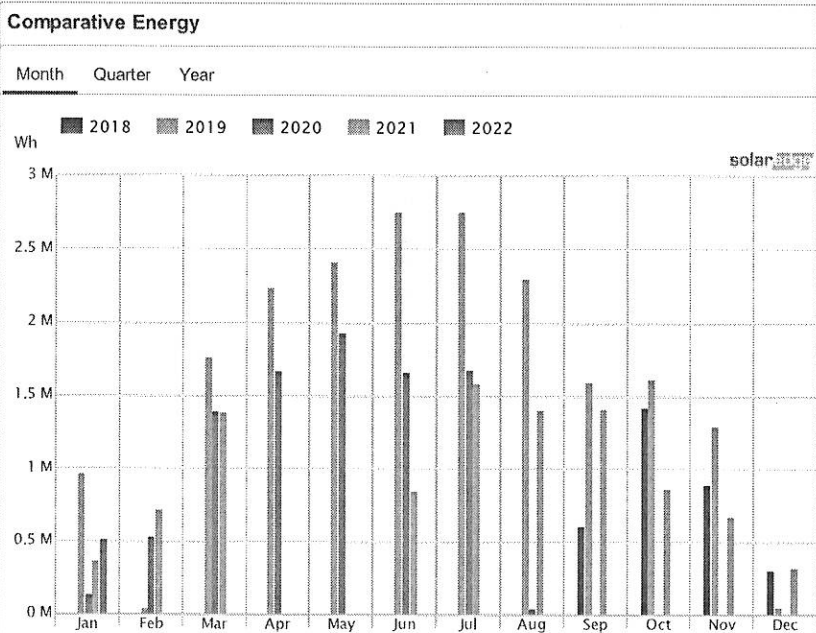

Environmental Benefits

CO2 Emission Saved
41,193.22 kg

Equivalent Trees Planted
685.58