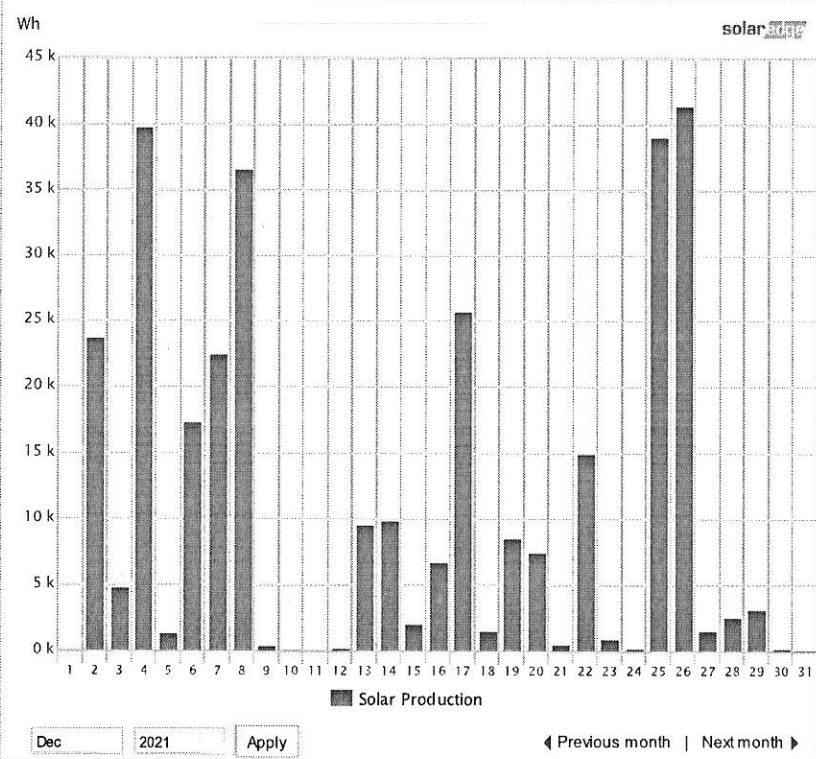

Power and Energy

Day Week Month Billing Cycle Year

12/01/2021 - 12/31/2021

System Production: **322.64 kWh**

Status	Active
ID	764477
Name	Riverview Fire Hall
Address	Wisconsin 32 15471, Mountain, Wisconsin, United ...
Installed	06/28/2018
Last Updated	01/30/2022 22:08
Peak Power	20 kWp