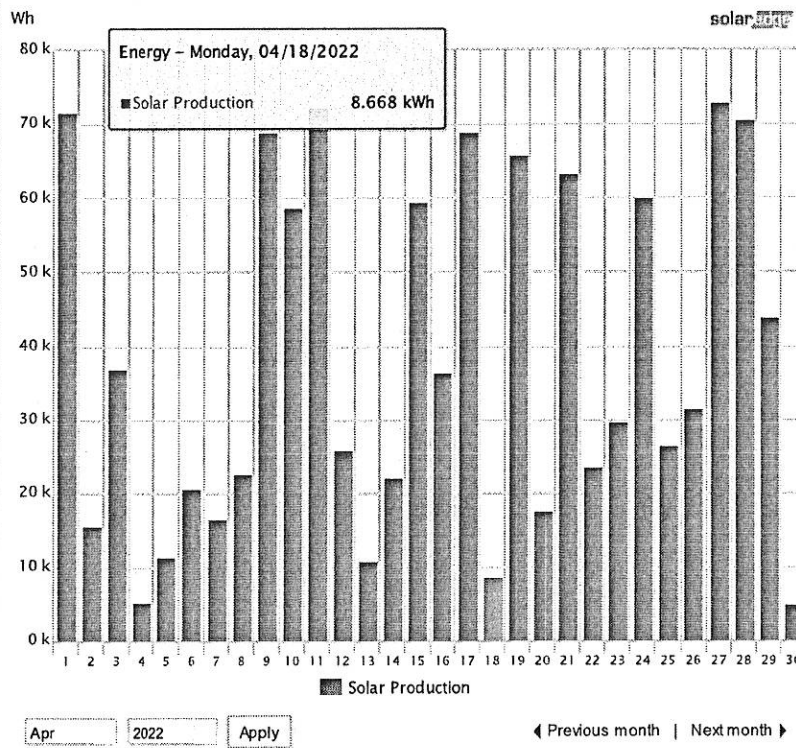

Choose a site (insert at least 3 letters to search):

Riverview Fire Hall

Current Power 4.2 kW	Energy today 4.01 kWh	Energy this month 276.18 kWh	Lifetime energy 62.14 MWh

Power and Energy

Day Week Month Billing Cycle Year

04/01/2022 - 04/30/2022

System Production: 1.14 MWh